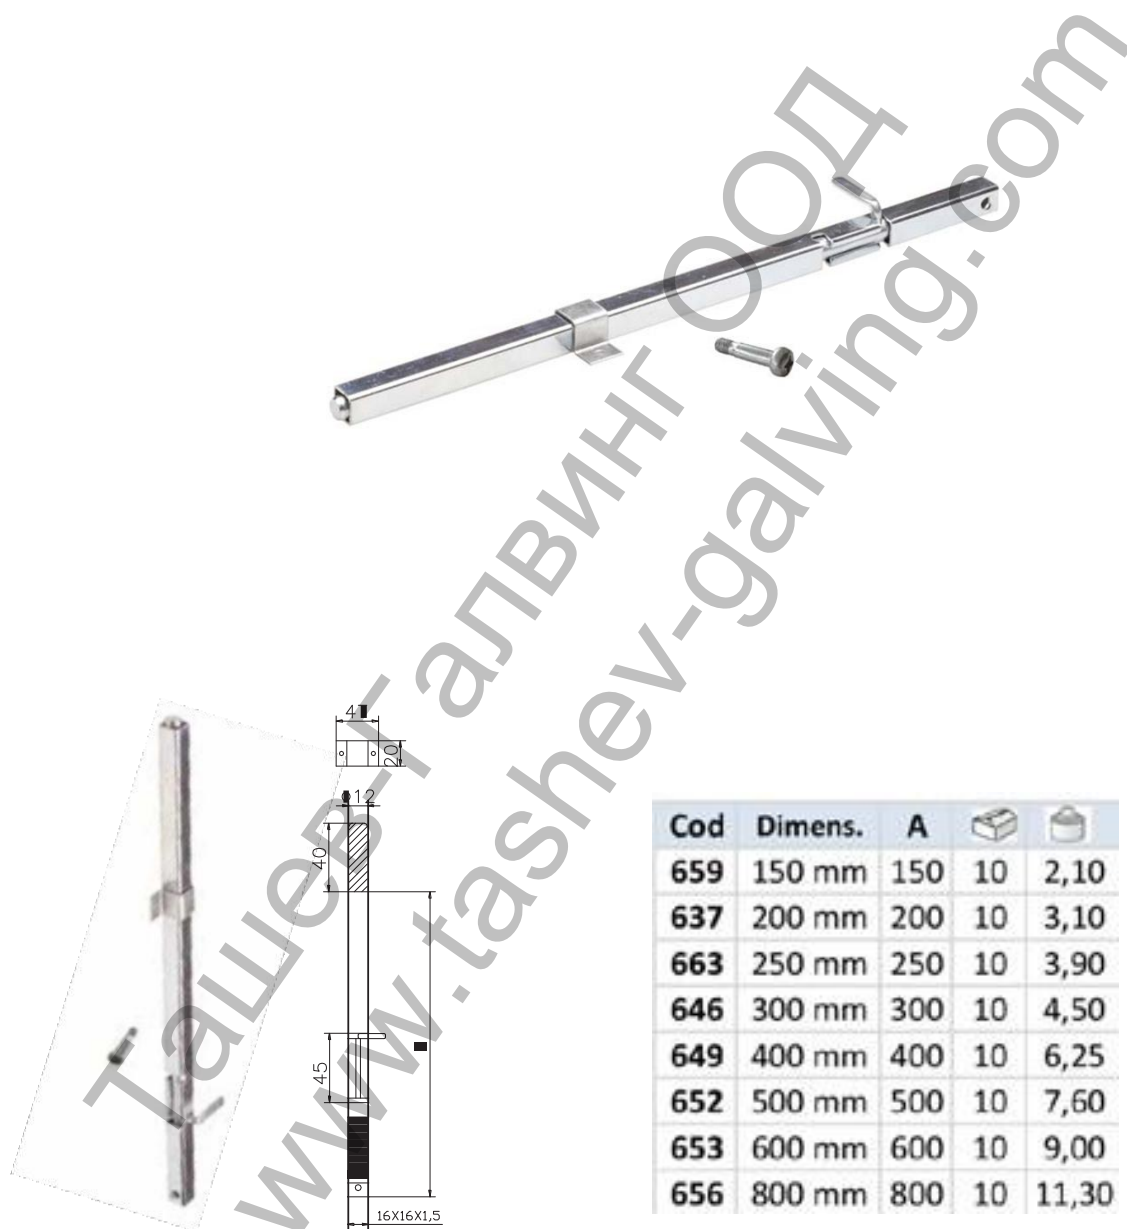

Сюрме Estebro® за входна врата квадратно с пружина 800 мм

Squared barrel bolt with spring and interchangeable puller

Family: Bolts

Material: Bolt of F-211 steel

Finish: Zinc-plated

Description:

Component used to prevent the involuntary opening of the door. The bolt, pushed by a spring, is displaced by the activation of the puller which operates as an anchorage. It has a hole for its fixing, or it can also be fixed by welding.

Apart from the folded puller, it is supplied with a M.6 screw that can be exchanged.

Продукт: [Сюрме Estebro® за входна врата квадратно с пружина 800 мм](#)

Категория: [Сюрмета и резета](#)

Бранд: [Estebro®](#)